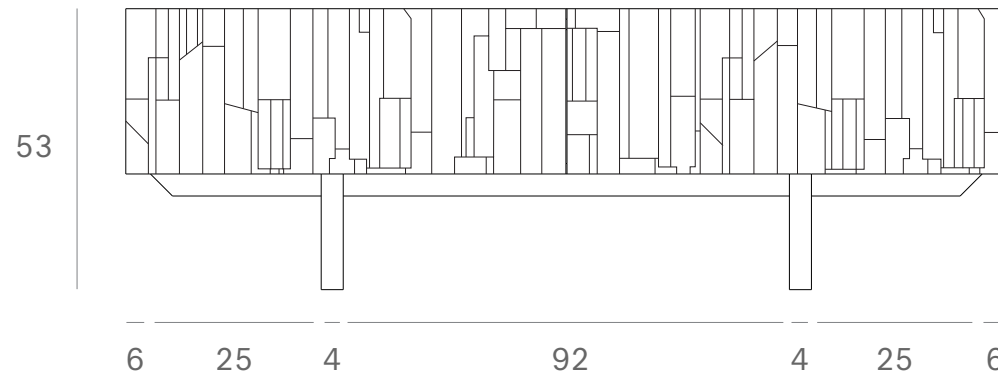

*Ethnicraft*

10075 - Teak Mosaic TV cupboard - 1 flip-down door/1 drawer - Dimensions (cm)

*Ethnicraft*

10075 - Teak Mosaic TV cupboard - 1 flip-down door/1 drawer - Dimensions (inches)