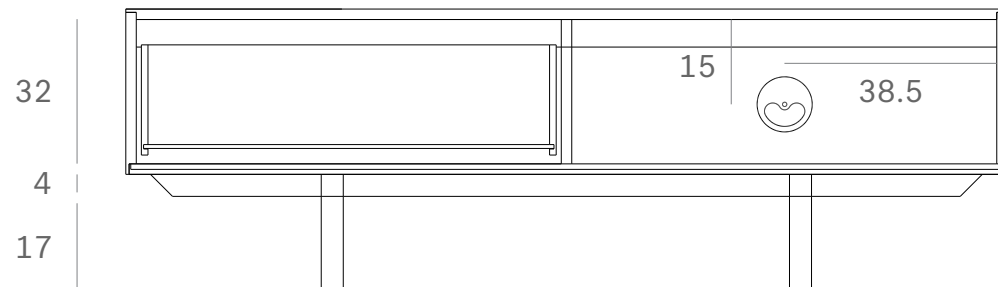

*Ethnicraft*

10075 - Teak Mosaic TV cupboard - 1 flip-down door/1 drawer - Dimensions (cm)

*Ethnicraft*

10075 - Teak Mosaic TV cupboard - 1 flip-down door/1 drawer - Dimensions (inches)