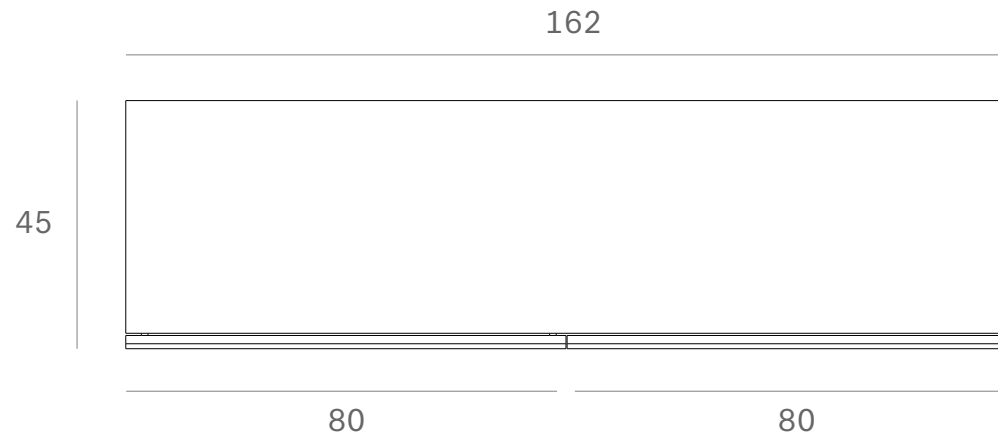

*Ethnicraft*

10075 - Teak Mosaic TV cupboard - 1 flip-down door/1 drawer - Dimensions (cm)

*Ethnicraft*

10075 - Teak Mosaic TV cupboard - 1 flip-down door/1 drawer - Dimensions (inches)