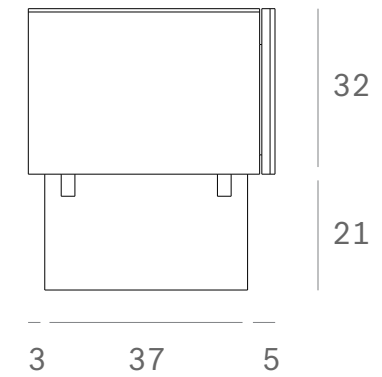

*Ethnicraft*

10075 - Teak Mosaic TV cupboard - 1 flip-down door/1 drawer - Dimensions (cm)

*Ethnicraft*

10075 - Teak Mosaic TV cupboard - 1 flip-down door/1 drawer - Dimensions (inches)